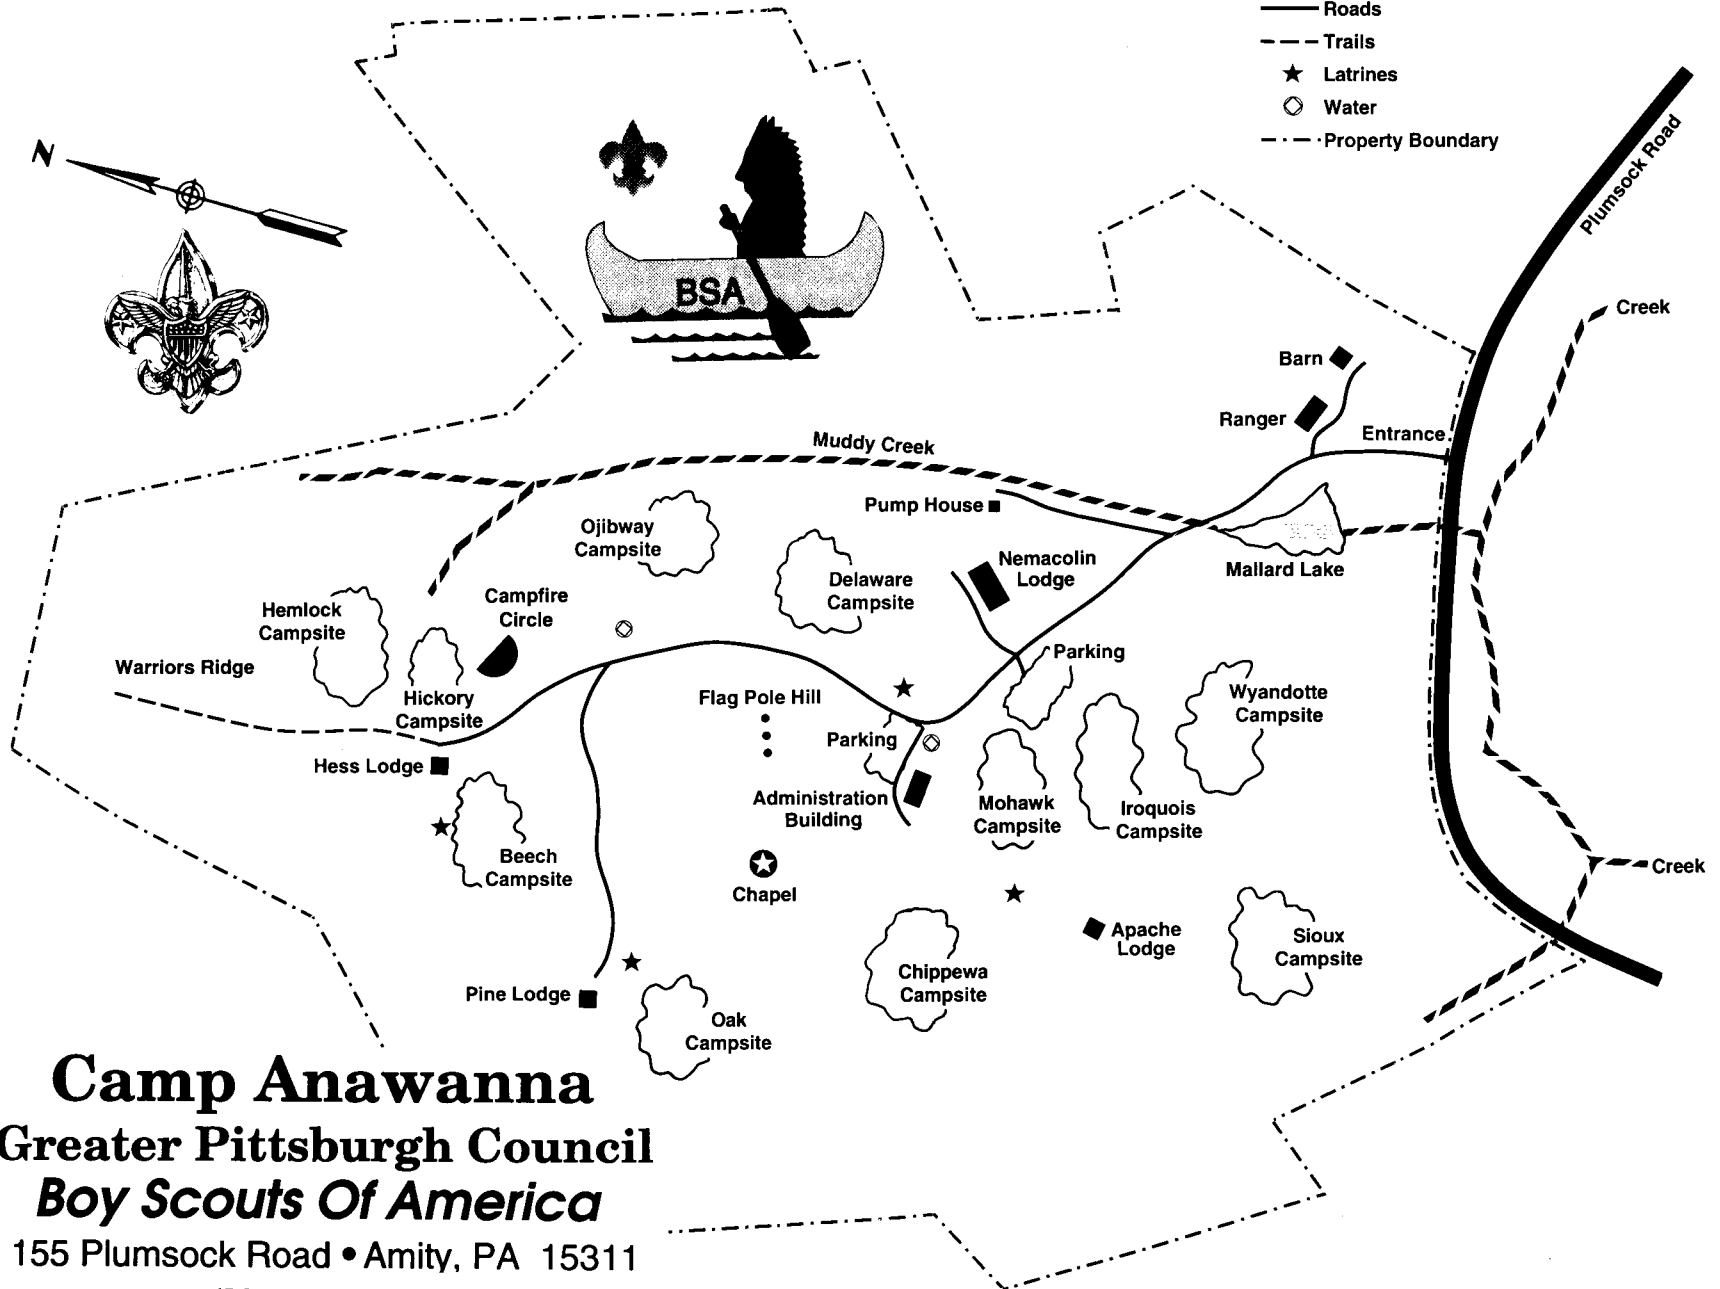

- Roads
- - - Trails
- ★ Latrines
- Water
- · - · Property Boundary

**Camp Anawanna**  
**Greater Pittsburgh Council**  
**Boy Scouts Of America**

155 Plumsock Road • Amity, PA 15311  
 (724) 225-8199

### *Directions to Camp Anawanna*

155 Plumsock Road, Amity, PA 15311 724-225-8199

Camp is located 11 miles north of Waynesburg & 11 miles south of Washington.

From Pittsburgh area, take I 79 south to Marianna Exit 23.

Turn right towards Amity at the end of the exit ramp for 2 miles to Rte 19.

Take Rte. 19 North 1/2 mile and make a left around the ball field onto Hacknec Station Rd.

Go 8/10 of a mile and take left at the "Y" intersection.

Proceed onto Plumsock Road for 1.3 miles. Camp is on right

**LEAVE ALL PETS AT HOME**