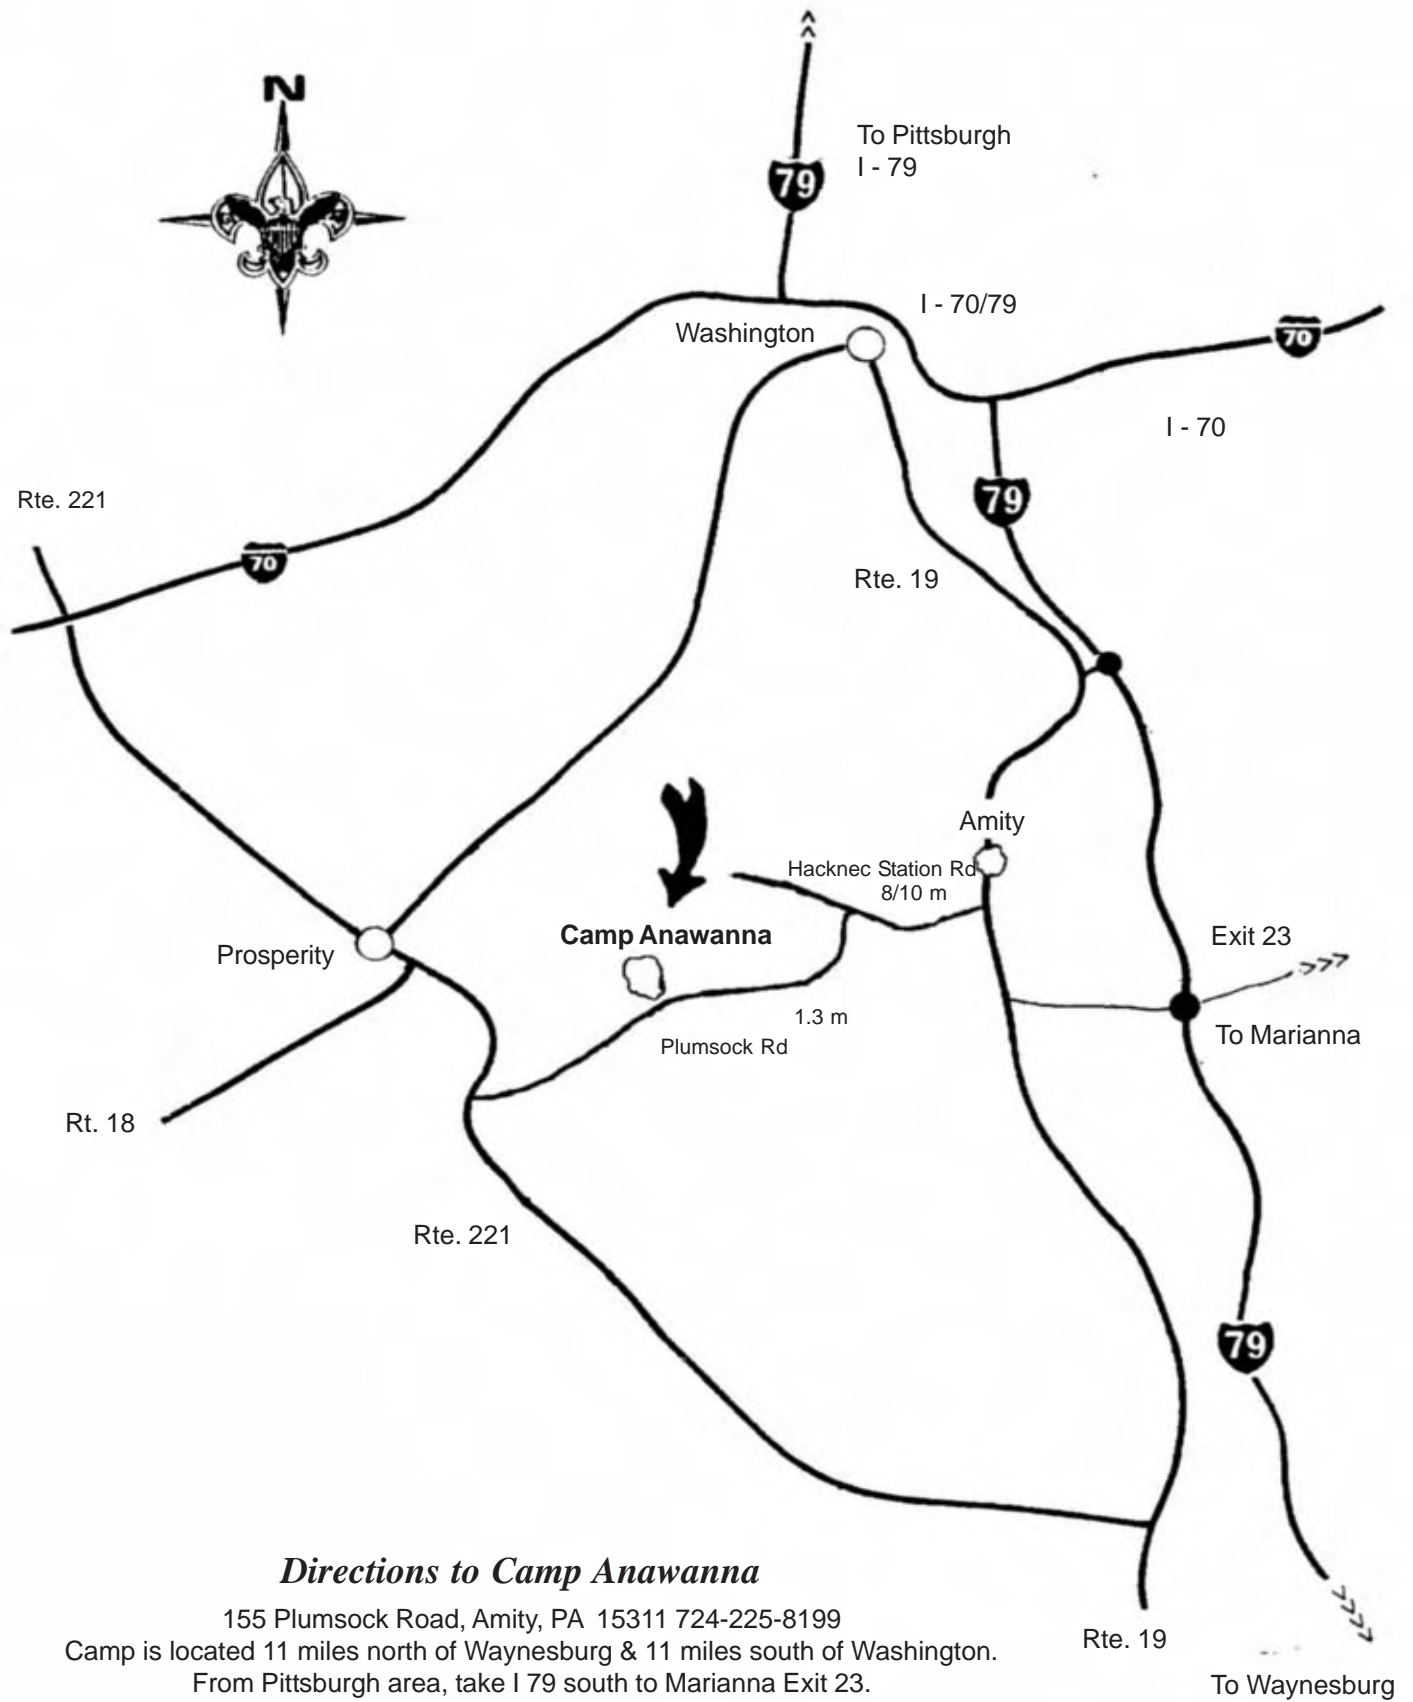

- Roads
- - - Trails
- ★ Latrines
- Water
- · - · Property Boundary

**Camp Anawanna**  
**Greater Pittsburgh Council**  
**Boy Scouts Of America**

155 Plumsock Road • Amity, PA 15311  
 (724) 225-8199

### *Directions to Camp Anawanna*

155 Plumsock Road, Amity, PA 15311 724-225-8199

Camp is located 11 miles north of Waynesburg & 11 miles south of Washington.

From Pittsburgh area, take I 79 south to Marianna Exit 23.

Turn right towards Amity at the end of the exit ramp for 2 miles to Rte 19.

Take Rte. 19 North 1/2 mile and make a left around the ball field onto Hacknec Station Rd.

Go 8/10 of a mile and take left at the "Y" intersection.

Proceed onto Plumsock Road for 1.3 miles. Camp is on right

**LEAVE ALL PETS AT HOME**