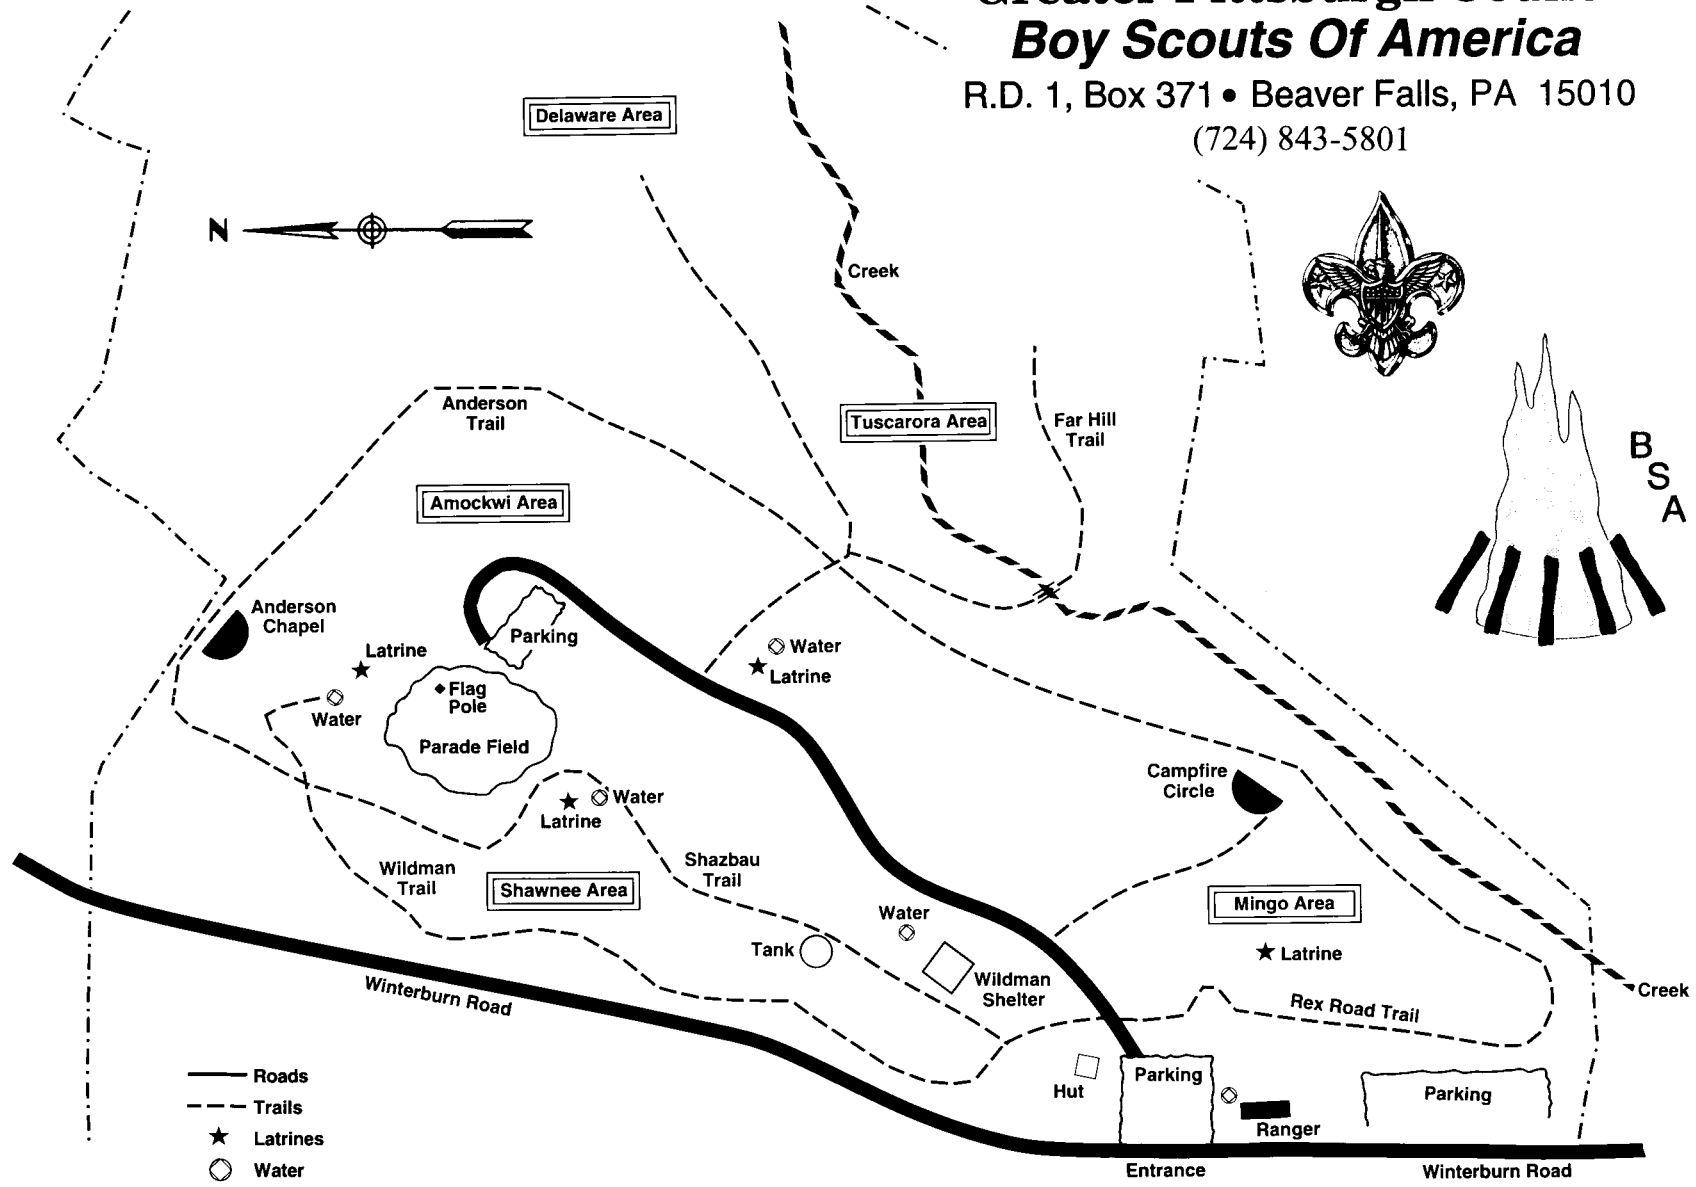

Camp Baker

Greater Pittsburgh Council Boy Scouts Of America

R.D. 1, Box 371 • Beaver Falls, PA 15010
(724) 843-5801

- Roads
- - - Trails
- ★ Latrines
- Water
- · - · - Property Boundary

Directions to Camp Baker

Rd. 1, Box 371, Beaver Falls, PA 15010 724-843-5081

Camp is located 32 miles north of Pittsburgh Airport.

From Pittsburgh area, take Parkway West on US Rt. 22 & 30. Take Airport Rte 60, for 23 miles crossing the Ohio River. Take Brighton Exit 14 and turn right onto service road 7/10 of mile. Turn right on Dutch ridge Rd for 7/10 mile. Turn left carefully to Park Road for 2 miles. Turn left onto Achortown Rd. for 1.5 miles. Turn right onto Winterburn Rd. for 5/10 mile. Camp is on right.

LEAVE ALL PETS AT HOME