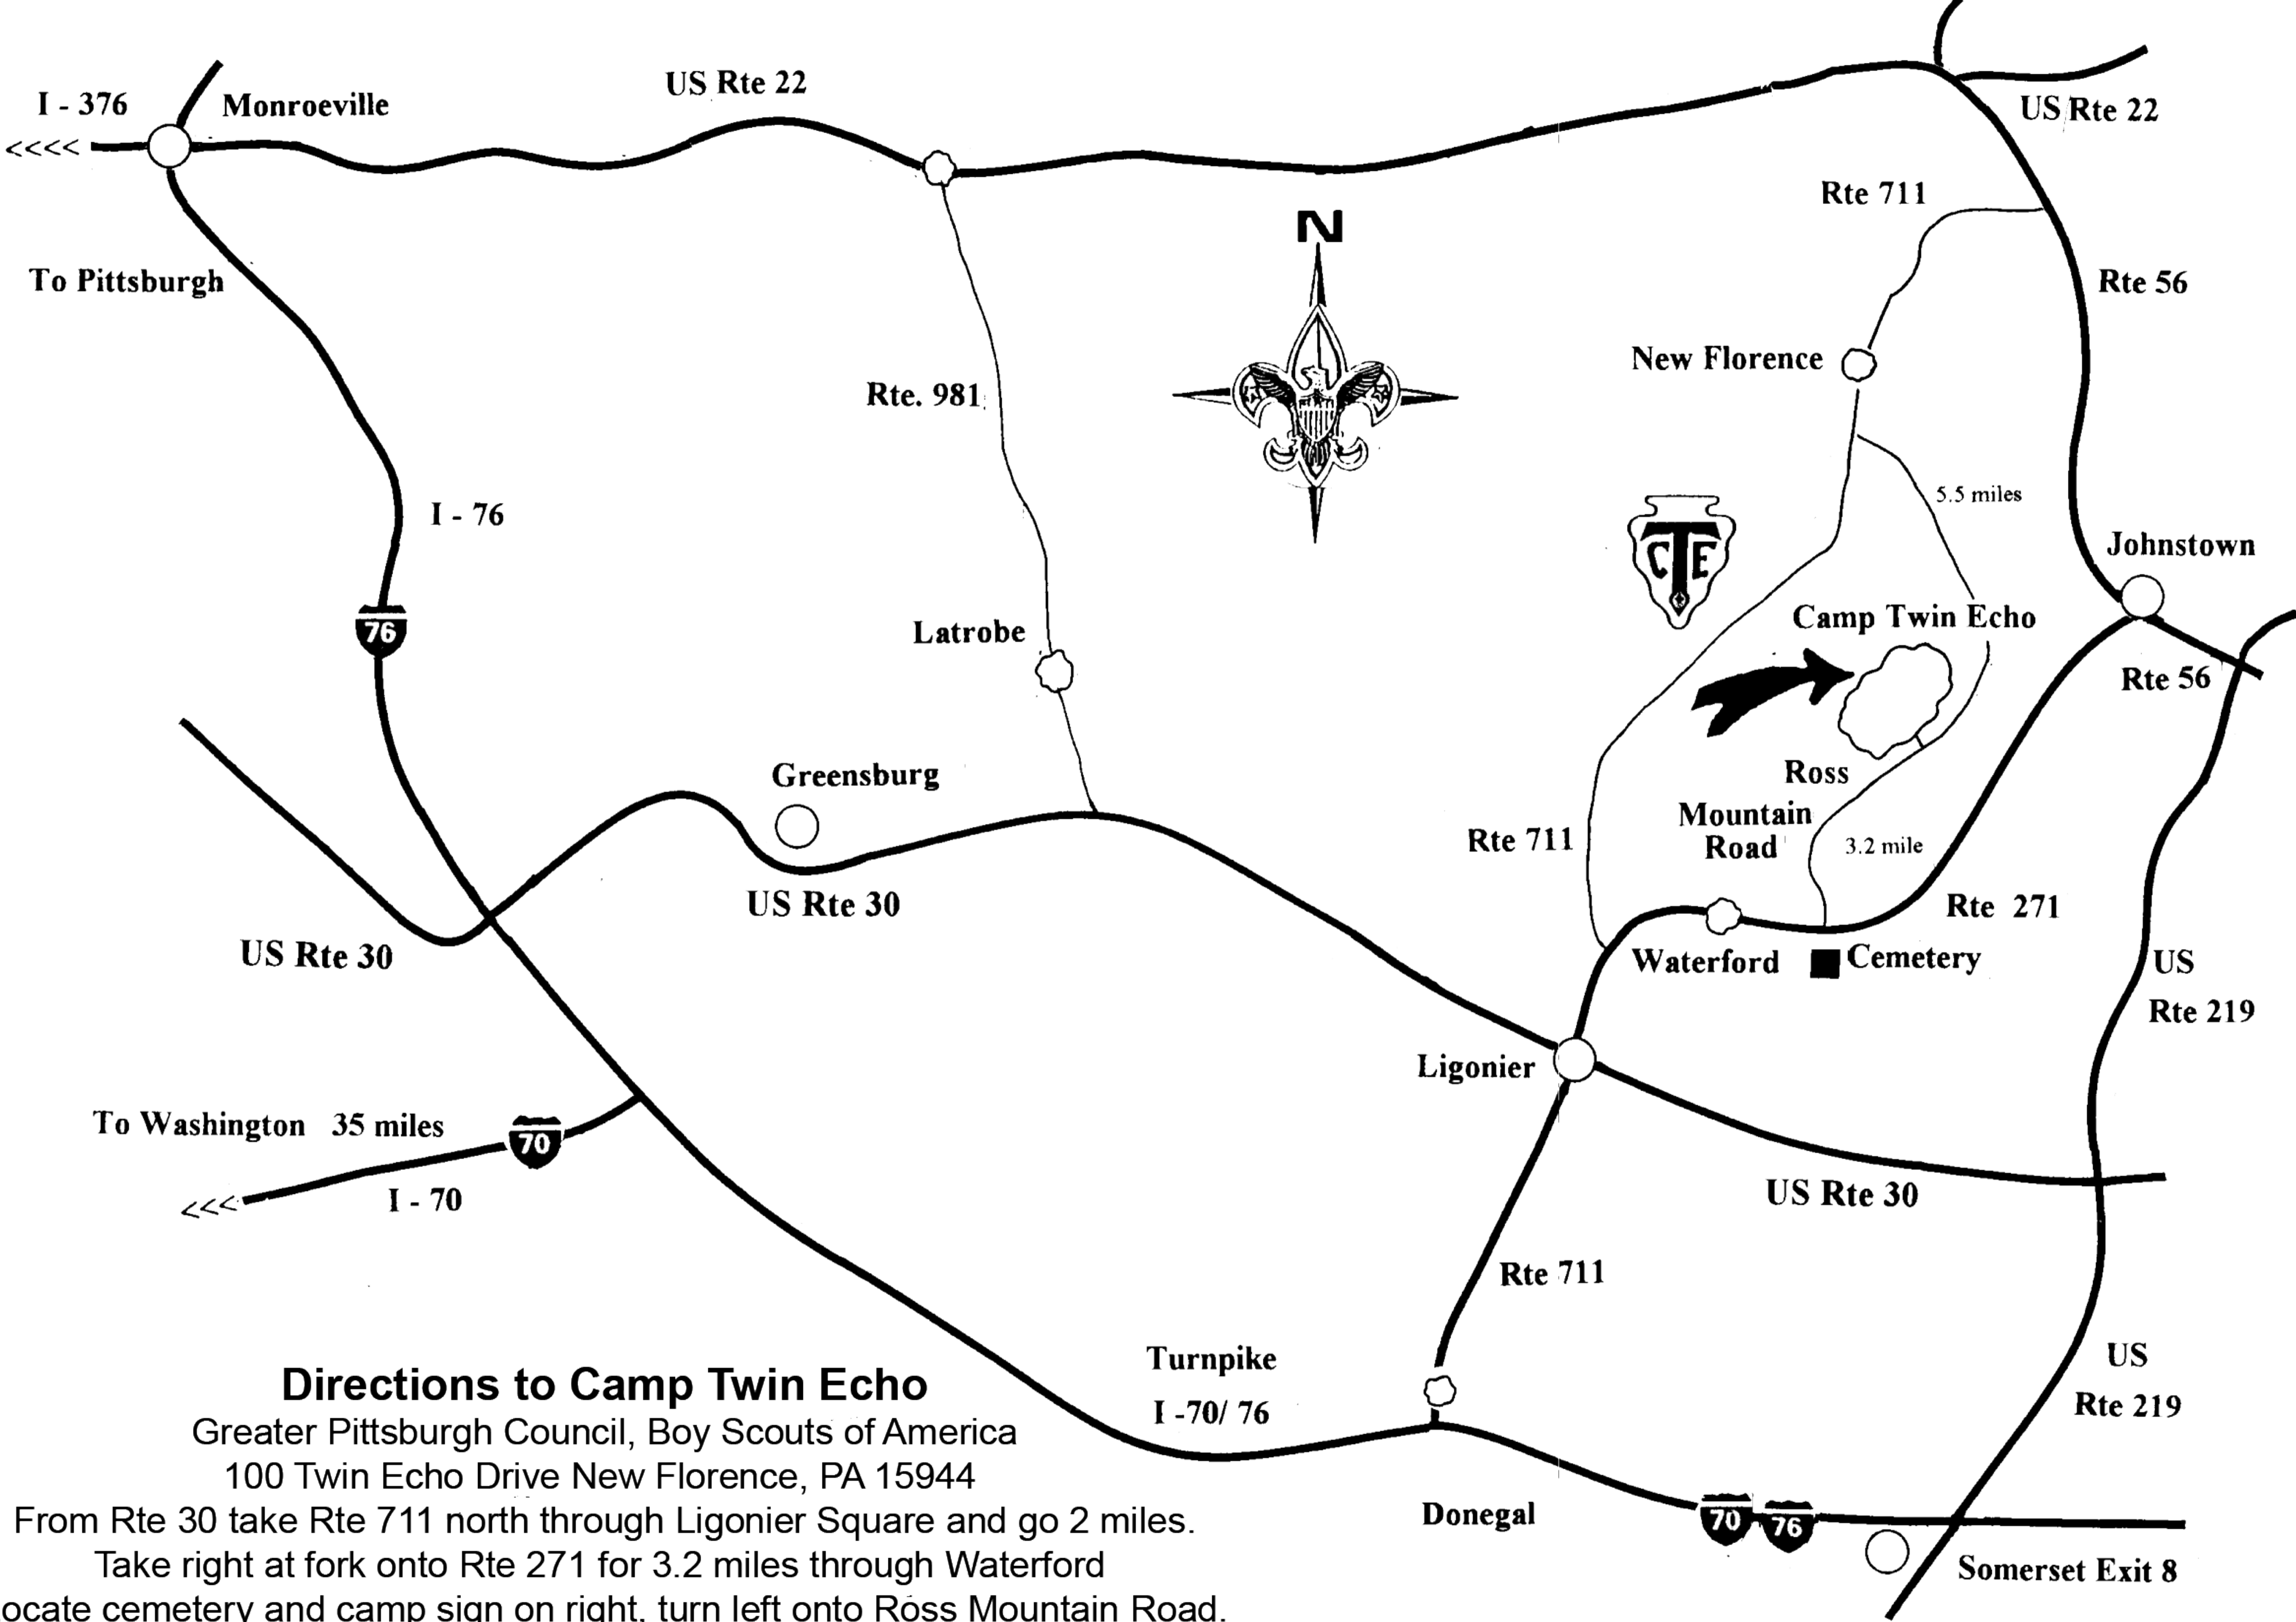

# Camp Twin Echo

### Boy Scouts of America

115 Twin Echo Drive  
 New Florence Pa. 15944  
 (724) 238-6939

**Directions to Camp Twin Echo**

Greater Pittsburgh Council, Boy Scouts of America  
 100 Twin Echo Drive New Florence, PA 15944

From Rte 30 take Rte 711 north through Ligonier Square and go 2 miles.

Take right at fork onto Rte 271 for 3.2 miles through Waterford

Locate cemetery and camp sign on right, turn left onto Ross Mountain Road.

Go 3.2 miles. Watch for sign on right. Entrance to camp on left.

LEAVE ALL PETS AT HOME