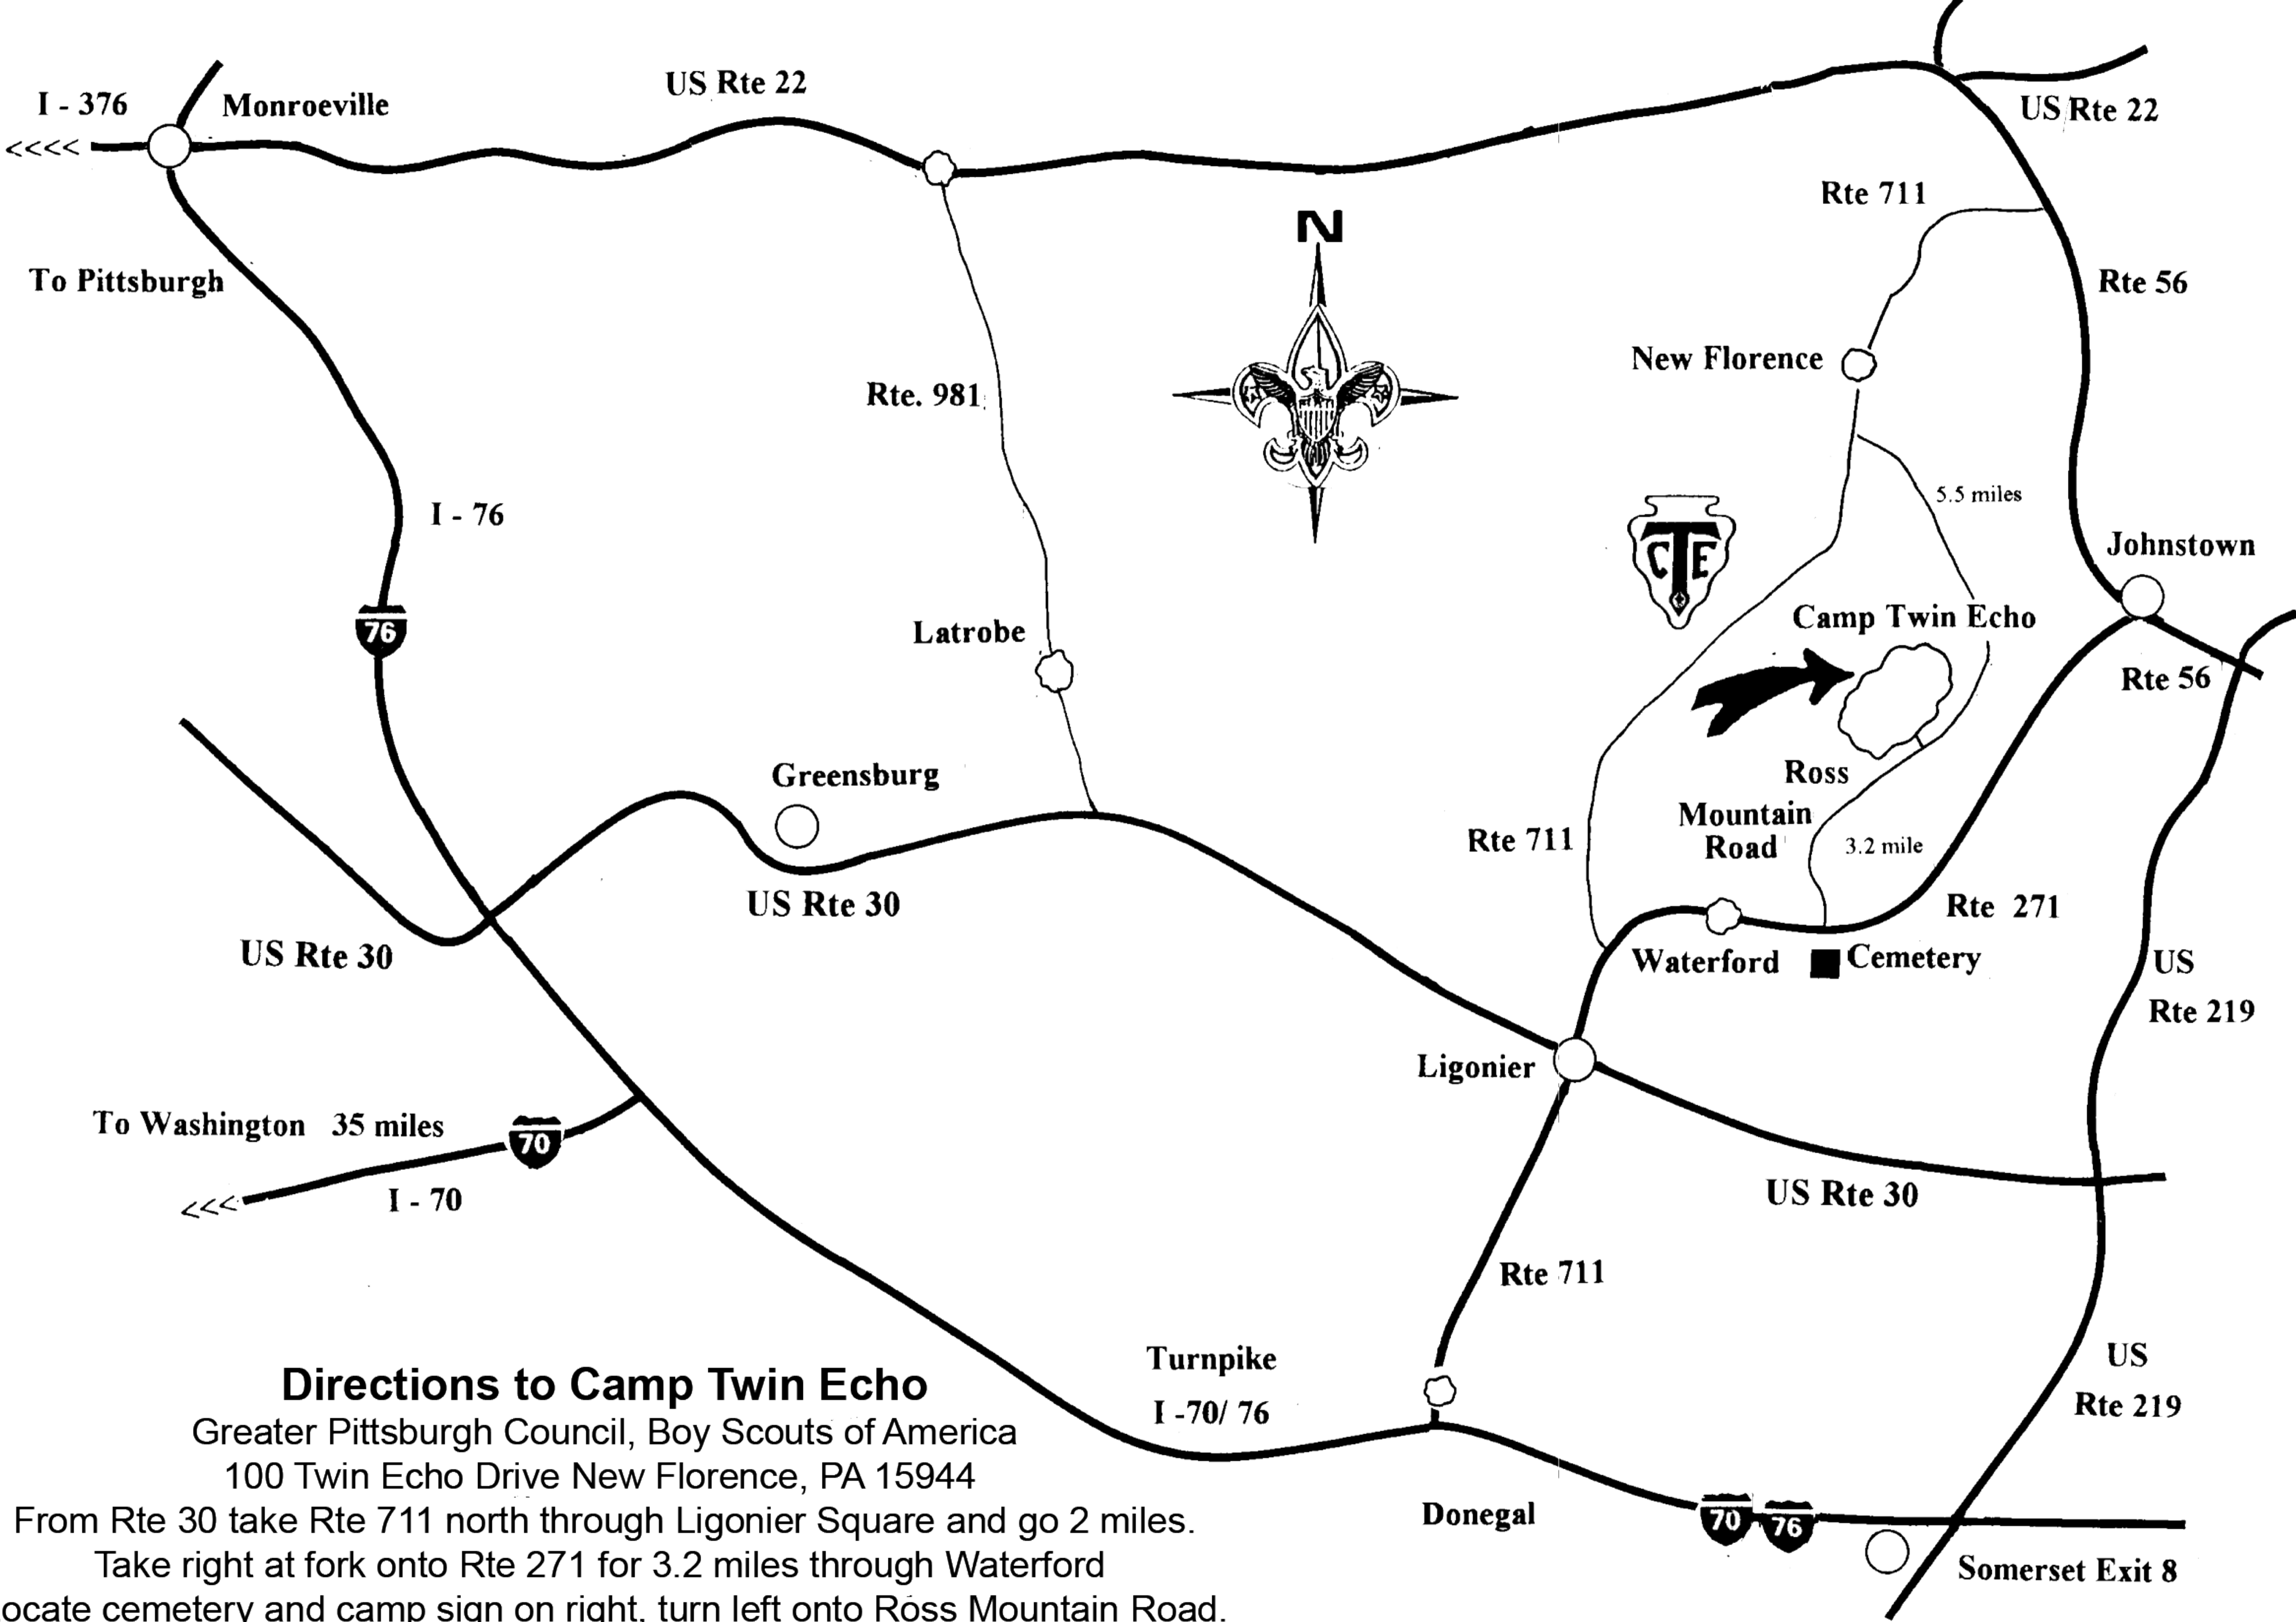

Camp Twin Echo

Greater Pittsburgh Council

Boy Scouts of America

115 Twin Echo Drive
 New Florence Pa. 15944
 (724) 238-6939

To Ligioner & Rt. 271

1 Mile from Lower Parking Lot to Upper parking Lot

Hendricks' Creek

Morgan Fishing Lake
 (No Boating or Swimming)

Camp Entrance

Ross Mountain Park Road

Roads ———
 Trails - - - -
 Latrines □

Directions to Camp Twin Echo

Greater Pittsburgh Council, Boy Scouts of America
 100 Twin Echo Drive New Florence, PA 15944

From Rte 30 take Rte 711 north through Ligonier Square and go 2 miles.

Take right at fork onto Rte 271 for 3.2 miles through Waterford

Locate cemetery and camp sign on right, turn left onto Ross Mountain Road.

Go 3.2 miles. Watch for sign on right. Entrance to camp on left.

LEAVE ALL PETS AT HOME